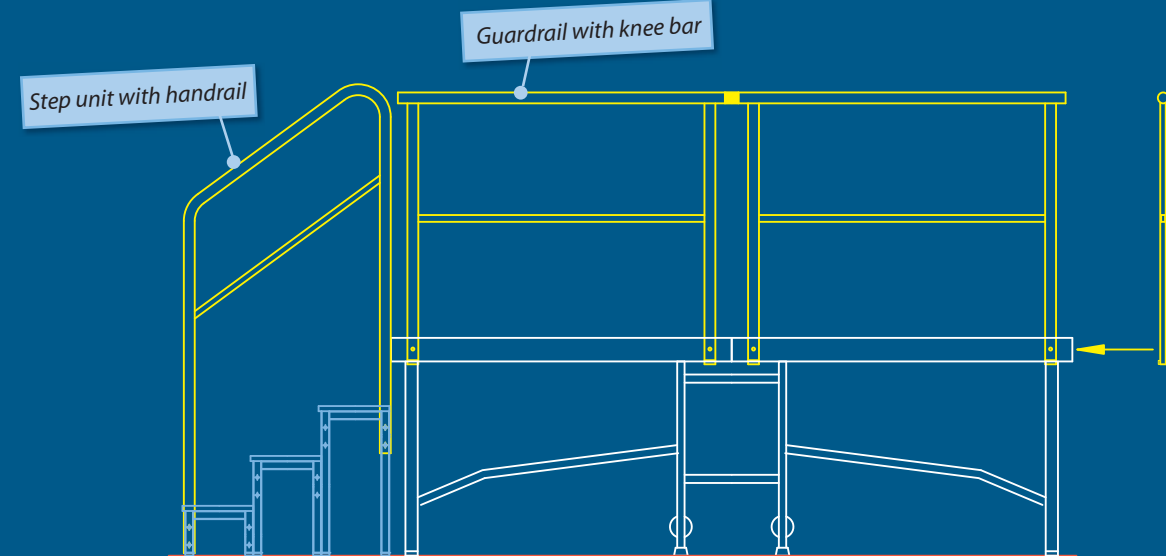

Comprehensive accessories round off the stage perfectly. Wood panel or stage skirting with Velcro fastenings hide the legs and aluminium frame.