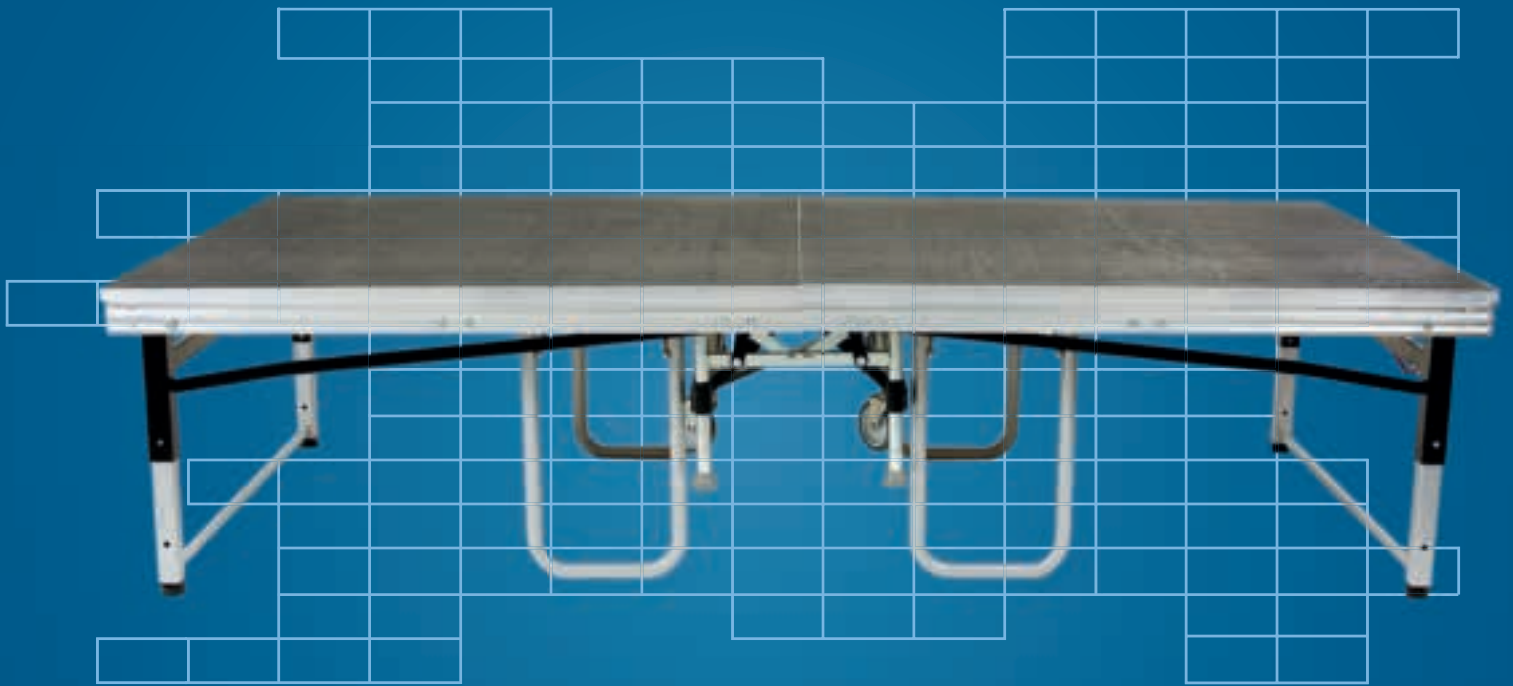

▣ *Speedi & Speedi vario*